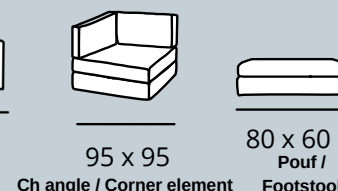

Options Confort

Mousse
Form

Plume
Feather

Options Couture

Passepoil
Piping

Sellier
Double stitching

FIXE OU CONVERTIBLE 6 cm

CONVERTIBLE 14 cm