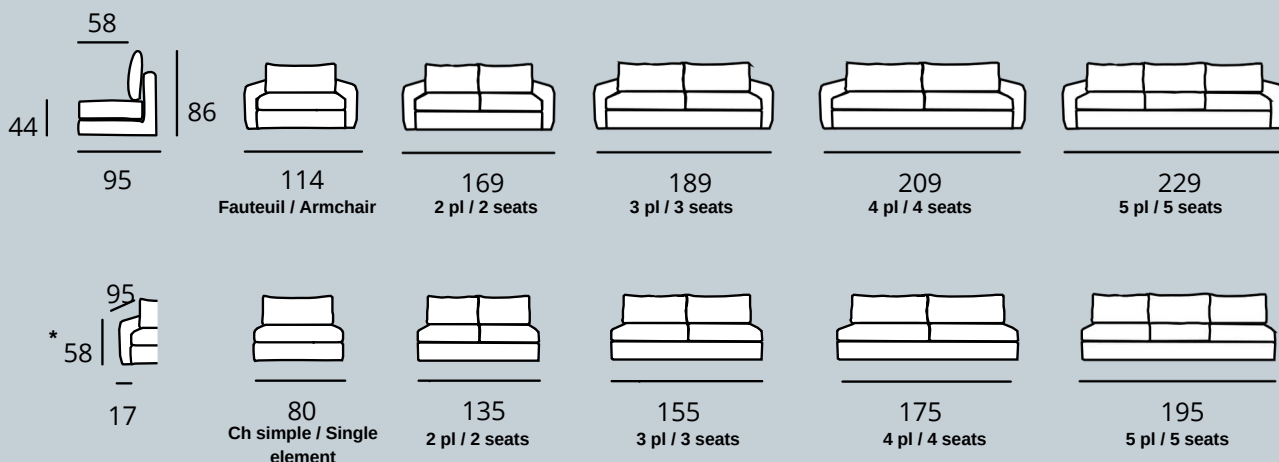

FRAME : Selfsupporting bed mechanism : Grid and elastic bands or selfsupporting bed mechanism Black Edition : slatted (bi-zone for 3 and 4 seats) and elastic bands. Arm : Fiber panels. Mattress 14cm thick in Optimum foam HR 35 kg/m³. Dimensions 80/120/140/160 x 200 cm. Open mechanical depth : 217 cm. **SEAT CUSHIONS** : Foam HR 35 kg/m³ + HR 25 kg/m³. **BACK CUSHIONS** : Filled with fiber. **No need to remove back and seat cushions when folding and unfolding. Dismountable sofa. Convertible delivered without assembly.**

Options Couture

Passepoil
Piping

Sellier
Double stitching

FIXE OU CONVERTIBLE 6 cm

235

Dimensions matelas

- 2 places : 103 x 185
- 3 places : 133 x 185
- 4 places : 143 x 185

CONVERTIBLE 14 cm

217

Dimensions matelas
 1 place : 80 x 200
 2 places : 120 x 200
 3 places : 140 x 200
 4 places : 160 x 200

Mécanique :

- *Standard* : grille et sangles
- *Black Edition* : lattes et sangles

* Dimensions hors tout, pieds inclus