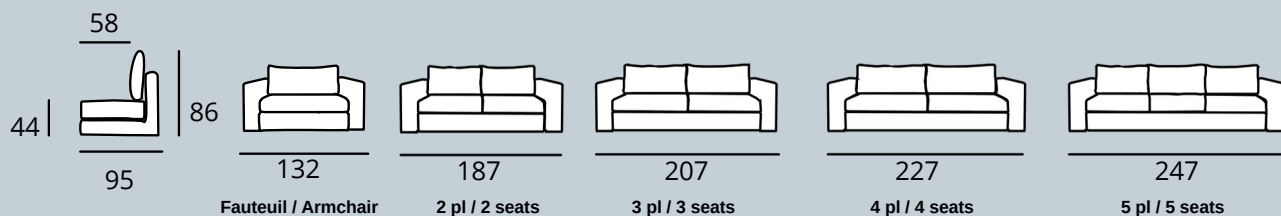

Options Confort

Mousse
Form

Plume
Feather

Options Couture

Passepoil
Piping

Sellier
Double stitching

FIXE OU CONVERTIBLE 6 cm

CONVERTIBLE 14 cm