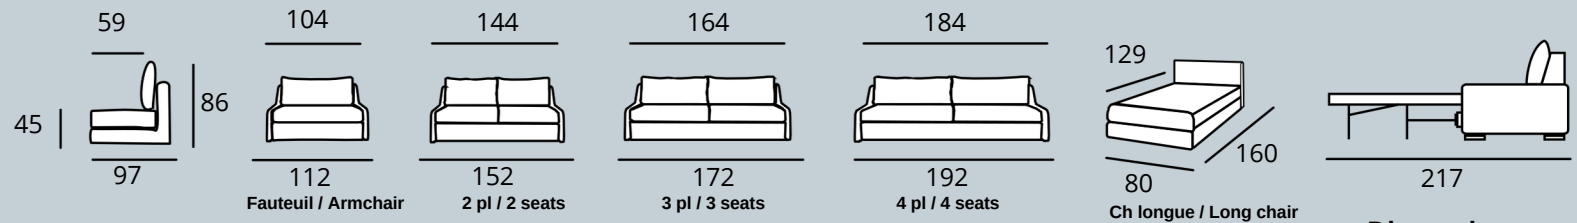

CONVERTIBLE 14 cm

Dimensions matelas

- 1 place : 80 x 200
- 2 places : 120 x 200
- 3 places : 140 x 200
- 4 places : 160 x 200

Options Confort

Mousse
Form

Plume
Feather confort

Options Couture

Passepoil
Piping