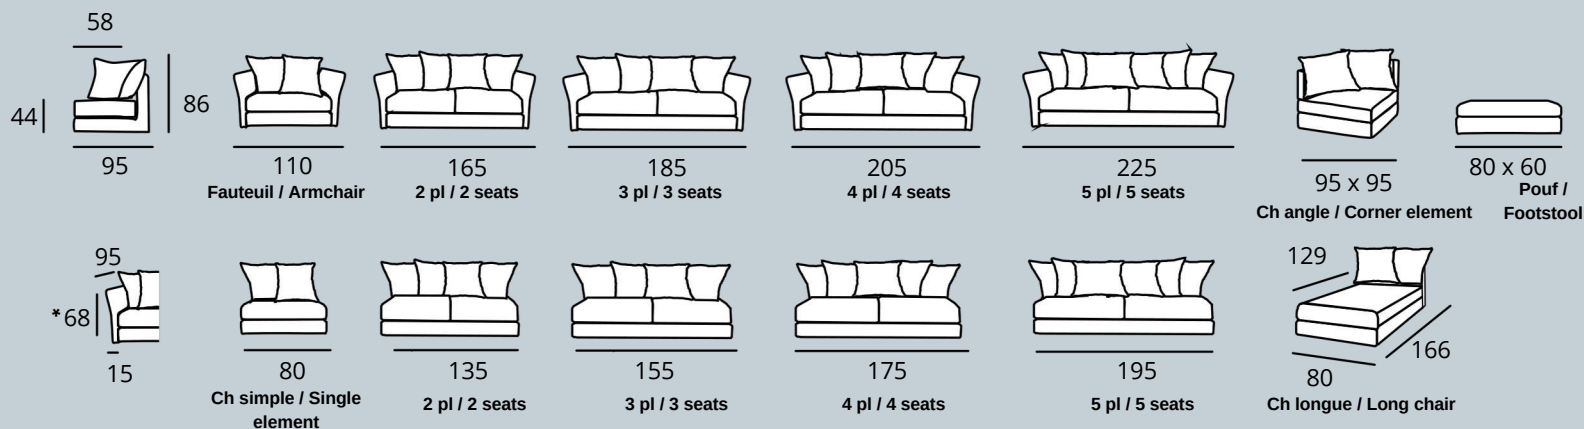

JULES

Créons ensemble un canapé unique

MADE IN FRANCE

FIXE

PIEDS HAUTS

Standard Bois

Options Métal

Options Confort

Options Couture

* Dimensions hors tout, pieds inclus

HOME SPIRIT

homespirit.fr