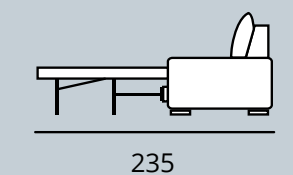

Options Confort

Mousse
Form

Plume
Feather

Options Couture

Passepoil
Piping

Sellier
Double stitching

FIXE OU CONVERTIBLE 6 cm

CONVERTIBLE 14 cm