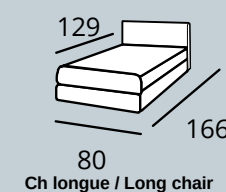

FRAME : Selfsupporting bed mechanism : Grid and elastic bands or selfsupporting bed mechanism Black Edition : slatted (bi-zone for 3 and 4 seats) and elastic bands. Arm : Fiber panels. Mattress 14cm thick in Optimum foam HR 35 kg/m³. Dimensions 80/120/140/160 x 200 cm. Open mechanical depth : 217 cm. **SEAT CUSHIONS** : Foam HR 35 kg/m³ + HR 25 kg/m³. **BACK CUSHIONS** : Filled with fiber. **No need to remove back and seat cushions when folding and unfolding. Dismountable sofa. Convertible delivered without assembly.**

Options Confort

Mousse
Form

Plume
Feather

Options Couture

Passepoil
Piping

Sellier
Double stitching

FIXE OU CONVERTIBLE 6 cm

CONVERTIBLE 14 cm

Options Couture

Passepoil
Piping

Sellier
Double stitching

FIXE OU CONVERTIBLE 6 cm

Dimensions matelas

- 2 places : 103 x 185
- 3 places : 133 x 185
- 4 places : 143 x 185

CONVERTIBLE 14 cm

Mécanique :