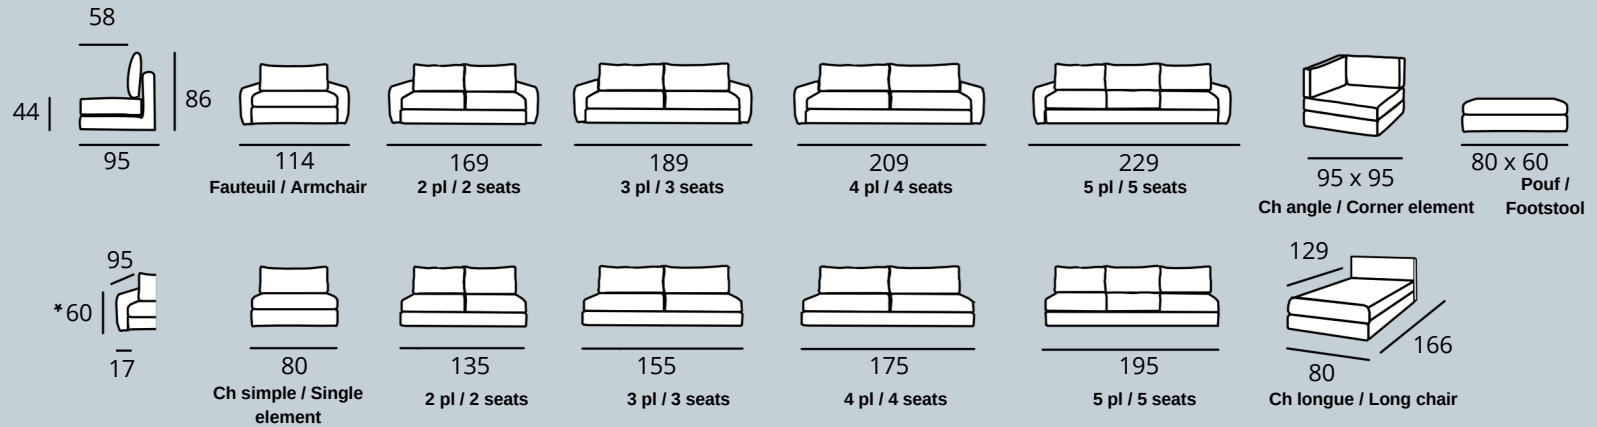

Couture sellier
Double stitching

* Dimensions hors tout, pieds inclus

HOME SPIRIT

homespirit.fr

MADE IN FRANCE

LORENZO

Créons ensemble un canapé unique

HOME SPIRIT

FRANCE

homespirit.fr

ESURE
SUR-MESURE
SUR-MESURE

LORENZO

Créons ensemble un canapé unique

MADE IN FRANCE

FIXE

PIEDS HAUTS

Passepoil Piping

Couture sellier Double stitching

* Dimensions hors tout, pieds inclus

HOME SPIRIT

homespirit.fr