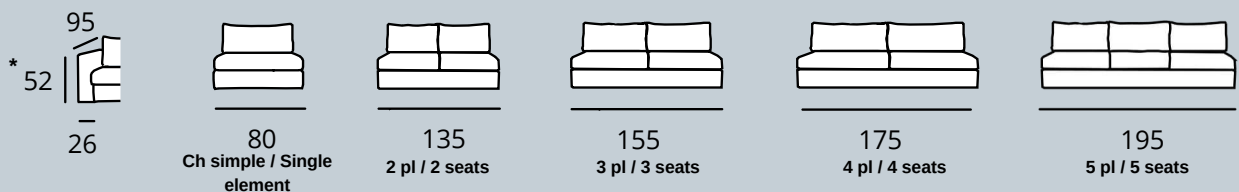

Options Confort

Mousse
Form

Plume
Feather

Options Couture

Passepoil
Piping

Sellier
Double stitching

FIXE OU CONVERTIBLE 6 cm

CONVERTIBLE 14 cm